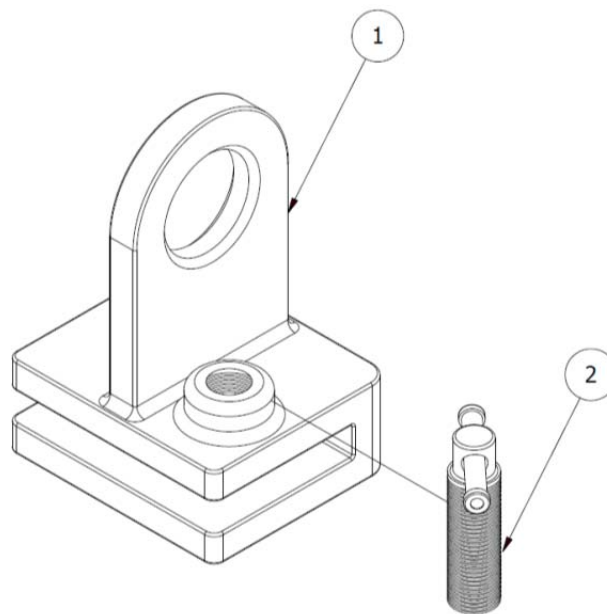

NLH-A

- Pulling Hook -

NO.	ASSEMBLY NAME	TONNAGE RATING	PART NUMBER	NO.	ASSEMBLY NAME	TONNAGE RATING	PART NUMBER
1	Body	2	NC942-1	2	Screw Ass'y	2	NC942-2