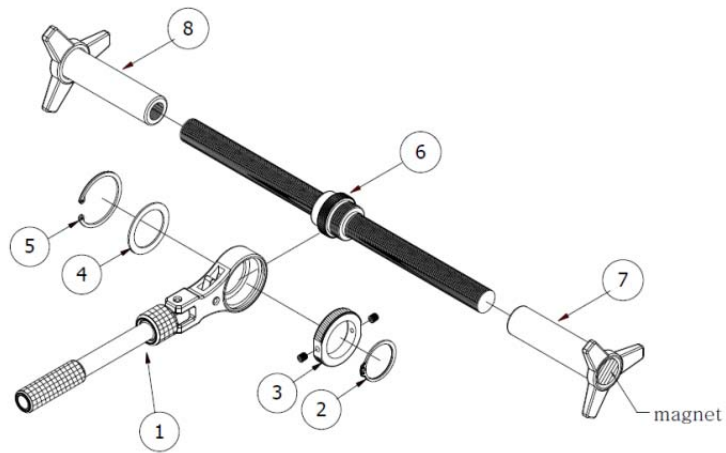

NPR-KB

- Ratchet Pusher -

NO.	ASSEMBLY NAME	TONNAGE RATING	PART NUMBER	NO.	ASSEMBLY NAME	TONNAGE RATING	PART NUMBER
1	Handle Ass'y	1	NC1131-1	5	Snap Ring (in)	1	NC1131-5
2	Snap Ring (out)	1	NC1131-2	6	Screw Ass'y	1	NC1131-6
3	Lock Nut	1	NC1131-3	7	R-pipe (magnet)	1	NC1131-7
4	Washer	1	NC1131-4	8	L-pipe	1	NC1131-8