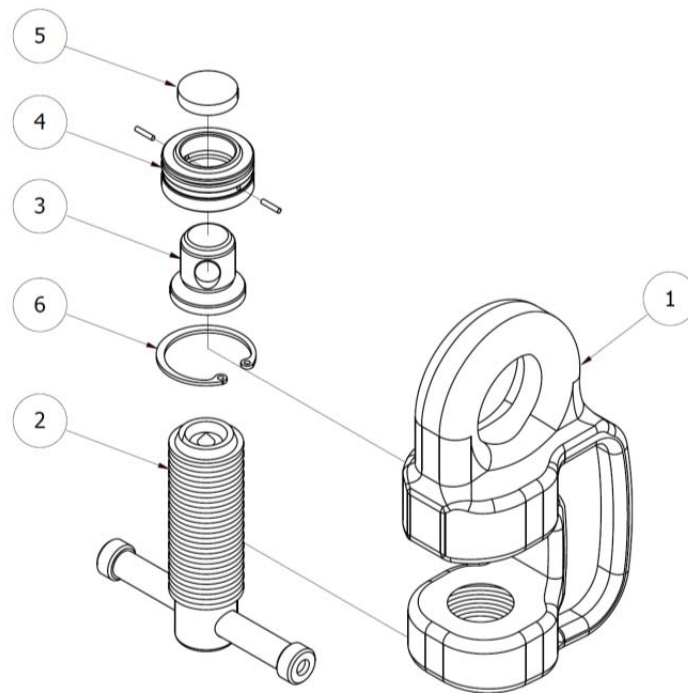

NPC-A

- Screw Clamp -

NO.	ASSEMBLY NAME	TONNAGE RATING	PART NUMBER	NO.	ASSEMBLY NAME	TONNAGE RATING	PART NUMBER
1	Body	1	NC551-1	4	Bearing Ass'y	1	NC551-4
		3	NC553-1			3	NC553-4
		5	NC555-1			5	NC555-4
2	Screw Ass'y	1	NC551-2	5	End Plate	1	NC551-5
		3	NC553-2			3	NC553-5
		5	NC555-2			5	NC555-5
3	Swivel Jaw	1	NC551-3	6	Snap Ring	1	NC551-6
		3	NC553-3			3	NC553-6
		5	NC555-3			5	NC555-6