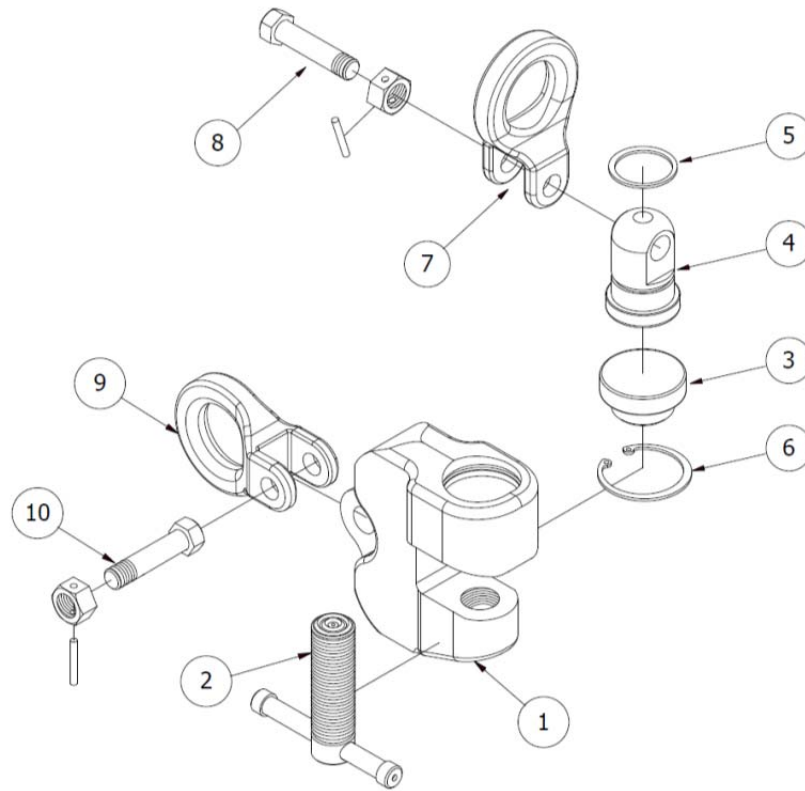

NPC-NT

- Screw Clamp -

NO.	ASSEMBLY NAME	TONNAGE RATING	PART NUMBER	NO.	ASSEMBLY NAME	TONNAGE RATING	PART NUMBER
1	Body	1.5 3	NC621.5-1 NC623-1	6	Snap Ring	1.5 3	NC621.5-6 NC623-6
2	Screw Ass'y	1.5 3	NC621.5-2 NC623-2	7	Shackle Ass'y	1.5 3	NC621.5-7 NC623-7
3	Swivel Jaw	1.5 3	NC621.5-3 NC623-3	8	Shackle Bolt Ass'y	1.5 3	NC621.5-8 NC623-8
4	Shaft	1.5 3	NC621.5-4 NC623-4	9	Shackle Ass'y	1.5 3	NC621.5-9 NC623-9
5	Spacer	1.5 3	NC621.5-5 NC623-5	10	Shackle Bolt Ass'y	1.5 3	NC621.5-10 NC623-10