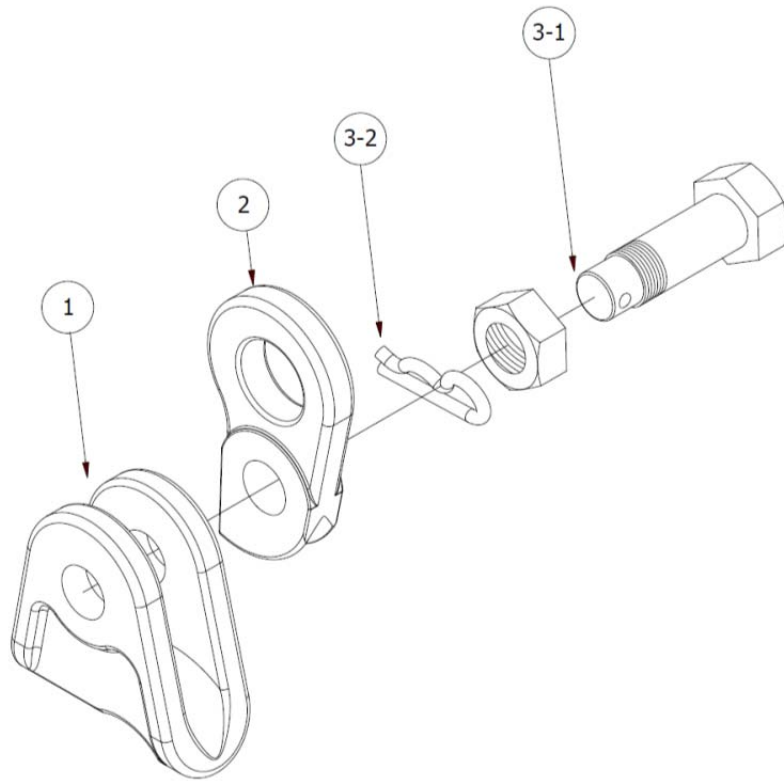

## NWR

- Wire Clip -

NO.	ASSEMBLY NAME	TONNAGE RATING	PART NUMBER	NO.	ASSEMBLY NAME	TONNAGE RATING	PART NUMBER
1	Body	3	NC753-1	3	Shackle Bolt Ass'y	3	NC753-3
2	Shackle	3	NC753-2				